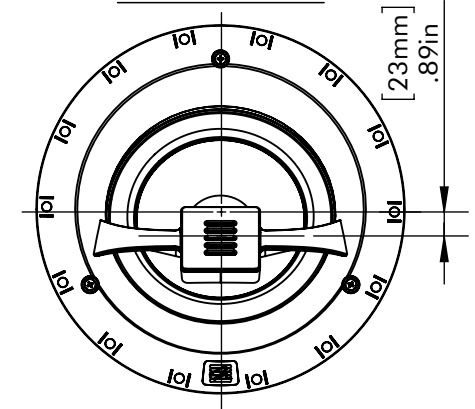

GRILL OFF

SECTION A-A

TWEETER ANGLE 51.00°

TWEETER AIMING: ROTATE SPEAKER ASSEMBLY TO AIM TWEETER AT LISTENING POSITION

GRILL ON

TWEETER OFFSET

EM-R
DIMENSION
DRAWING