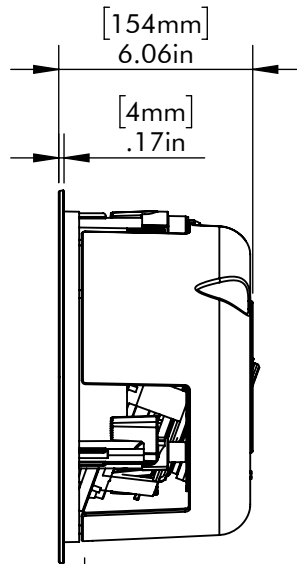

GRILL OFF

SECTION A-A

TWEETER ANGLE 51.00°

TWEETER AIMING: ROTATE SPEAKER ASSEMBLY TO AIM TWEETER AT LISTENING POSITION

GRILL ON

TWEETER OFFSET

EM-R
DIMENSION
DRAWING