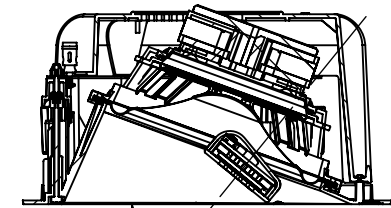

GRILL OFF

SECTION A-A

TWEETER ANGLE 51.00°

TWEETER AIMING: ROTATE SPEAKER ASSEMBLY TO AIM TWEETER AT LISTENING POSITION

GRILL ON

TWEETER OFFSET

EM-R
DIMENSION
DRAWING