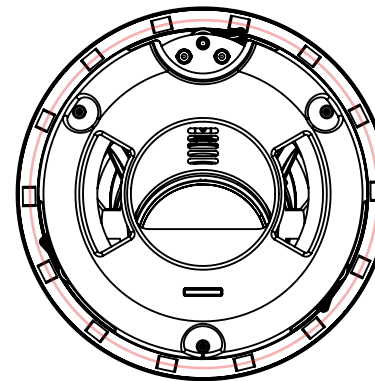

GRILL OFF

SECTION A-A

TWEETER ANGLE 51.00°

TWEETER AIMING: ROTATE SPEAKER ASSEMBLY TO AIM TWEETER AT LISTENING POSITION

GRILL ON

TWEETER OFFSET

EM-R
DIMENSION
DRAWING