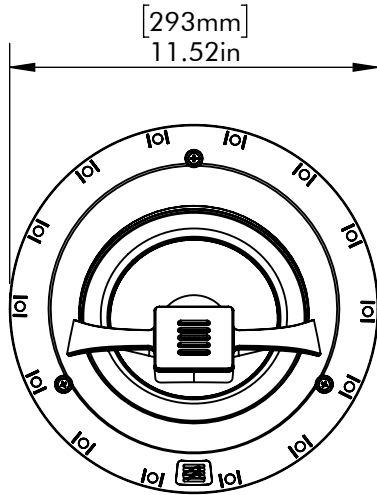

GRILL OFF

SECTION A-A

TWEETER ANGLE 51.00°

TWEETER AIMING: ROTATE SPEAKER ASSEMBLY TO AIM TWEETER AT LISTENING POSITION

GRILL ON

TWEETER OFFSET

EM-R
DIMENSION
DRAWING