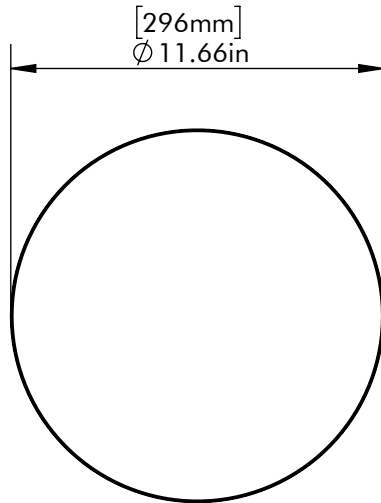

GRILL OFF

SECTION A-A

TWEETER ANGLE 51.00°

TWEETER AIMING: ROTATE SPEAKER ASSEMBLY TO AIM TWEETER AT LISTENING POSITION

GRILL ON

TWEETER OFFSET

EM-R
DIMENSION
DRAWING