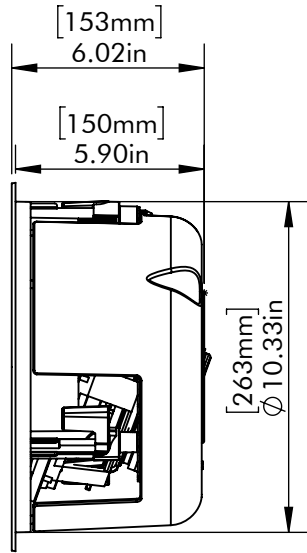

GRILL OFF

SECTION A-A

TWEETER ANGLE 51.00°

TWEETER AIMING: ROTATE SPEAKER ASSEMBLY TO AIM TWEETER AT LISTENING POSITION

GRILL ON

TWEETER OFFSET

EM-R
DIMENSION
DRAWING