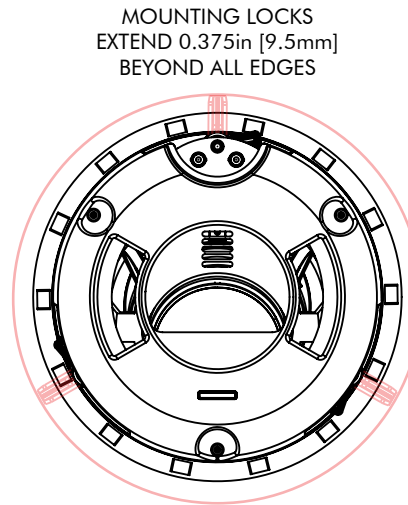

GRILL OFF

SECTION A-A

TWEETER ANGLE 51.00°

TWEETER AIMING: ROTATE SPEAKER ASSEMBLY TO AIM TWEETER AT LISTENING POSITION

GRILL ON

TWEETER OFFSET

EM-R
DIMENSION
DRAWING