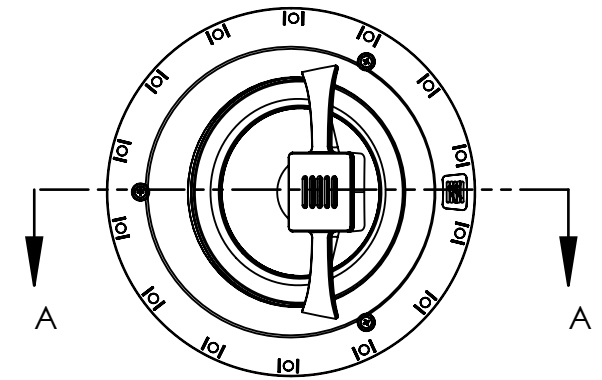

GRILL OFF

SECTION A-A

TWEETER ANGLE 51.00°

TWEETER AIMING: ROTATE SPEAKER ASSEMBLY TO AIM TWEETER AT LISTENING POSITION

GRILL ON

TWEETER OFFSET

EM-R
DIMENSION
DRAWING